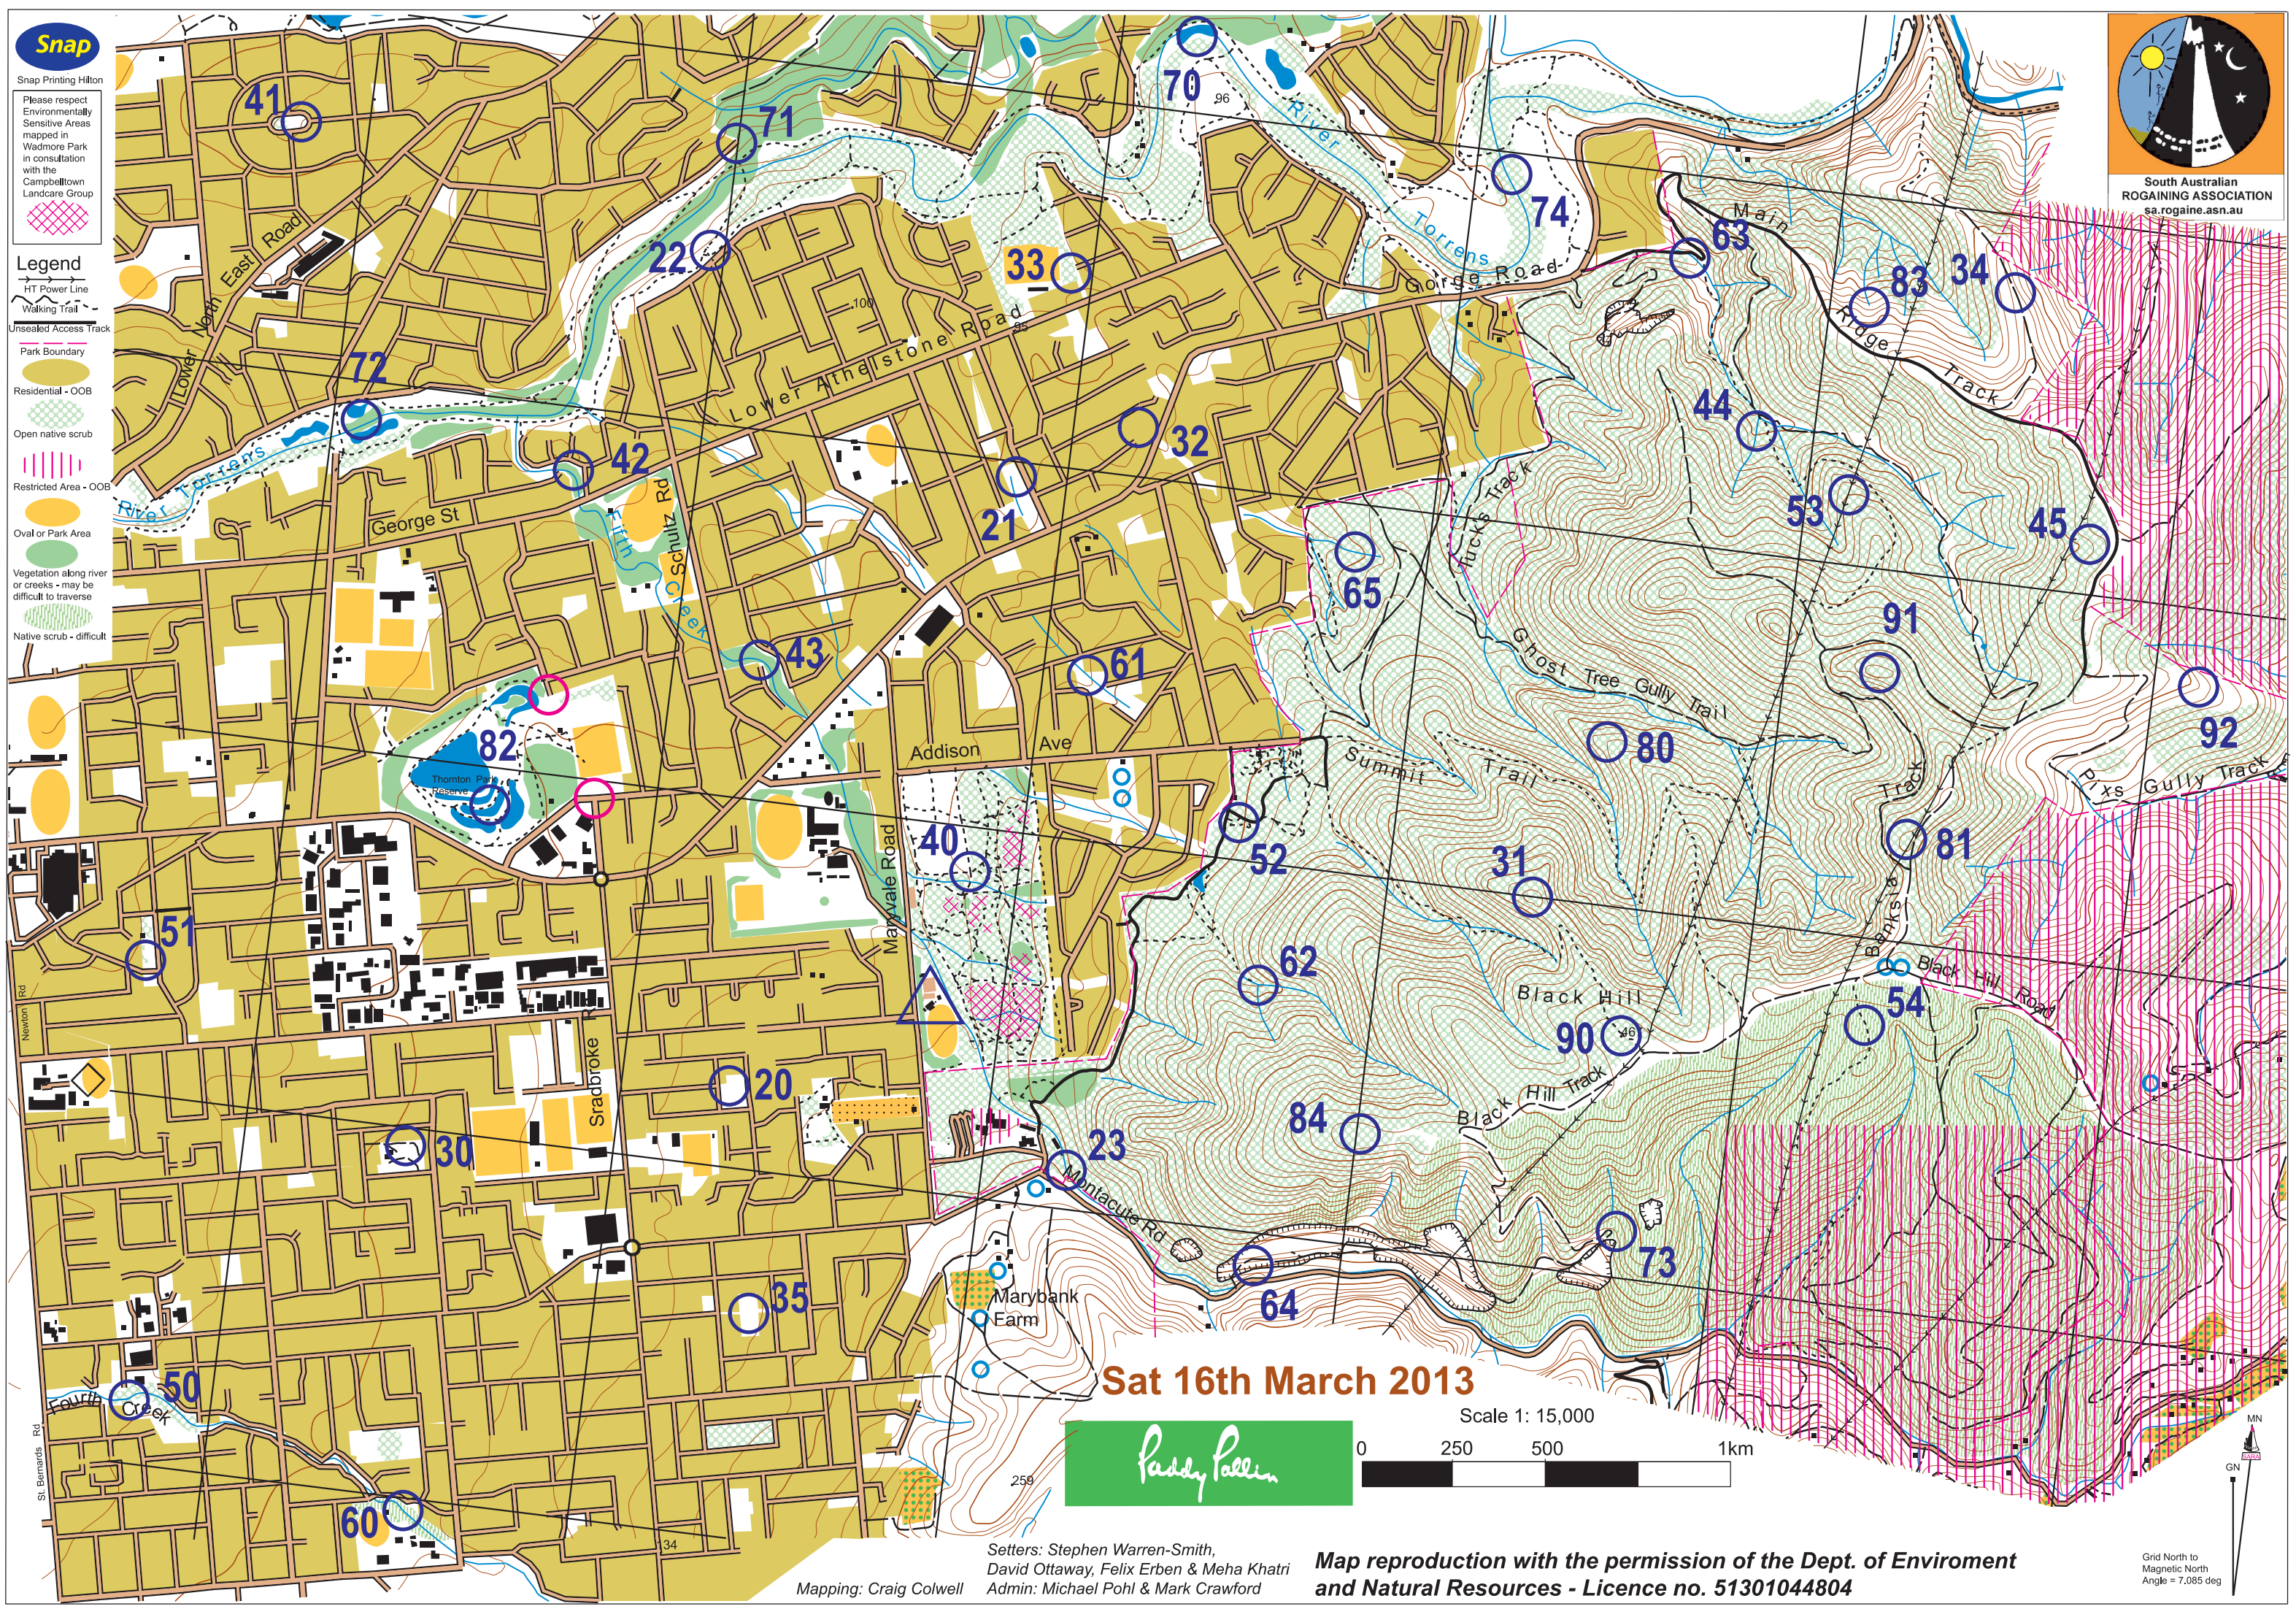

Please respect Environmentally Sensitive Areas mapped in Wadmore Park in consultation with the Campbelltown Landcare Group

- Legend**
- HT Power Line
  - Walking Trail
  - Unsealed Access Track
  - Park Boundary
  - Residential - OOB
  - Open native scrub
  - Restricted Area - OOB
  - Oval or Park Area
  - Vegetation along river or creeks - may be difficult to traverse
  - Native scrub - difficult

South Australian ROGAINING ASSOCIATION sa.rogaine.asn.au

Sat 16th March 2013

Scale 1: 15,000

Setters: Stephen Warren-Smith, David Ottaway, Felix Erben & Meha Khatri Admin: Michael Pohl & Mark Crawford

Mapping: Craig Colwell

Map reproduction with the permission of the Dept. of Environment and Natural Resources - Licence no. 51301044804

Grid North to Magnetic North Angle = 7.085 deg